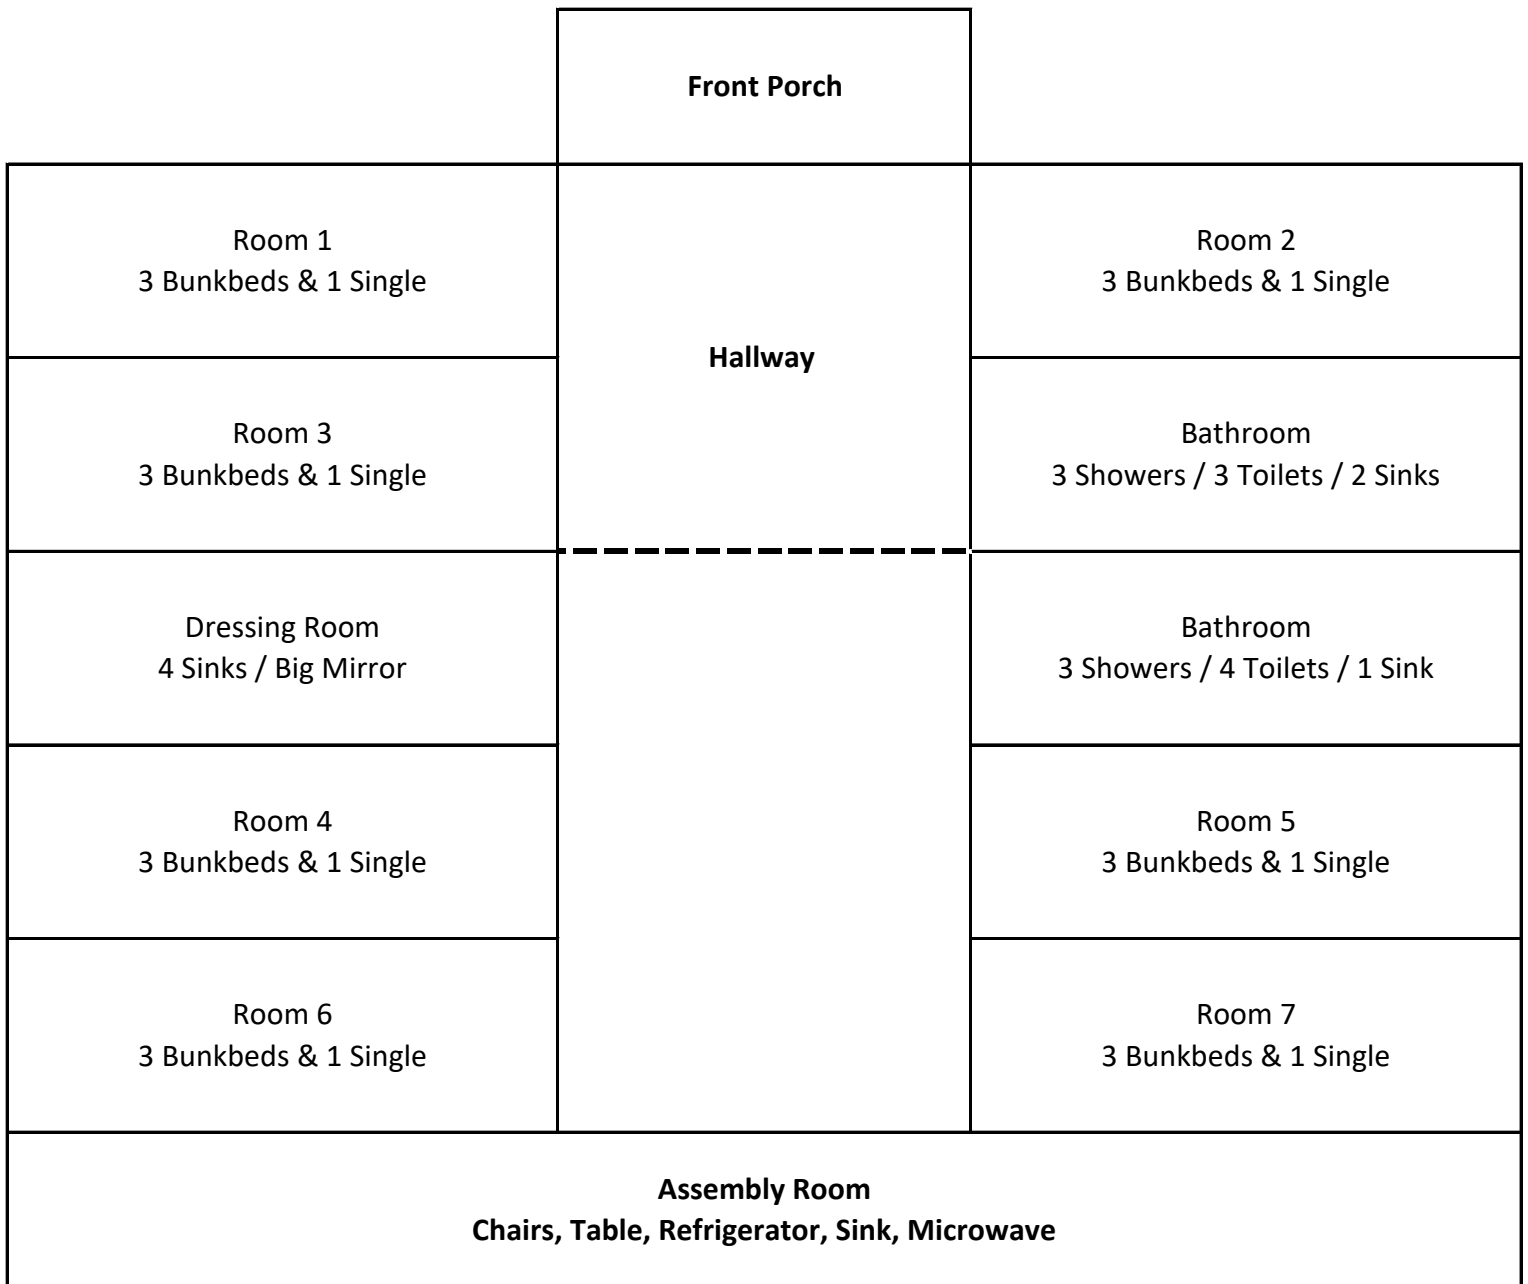

Bluebird Lodge

Max Capacity: 49

1 water fountain

Big back porch

Wheelchair accessible

Can be split into at the dotted line with the door locked

Heat and Air Conditioned