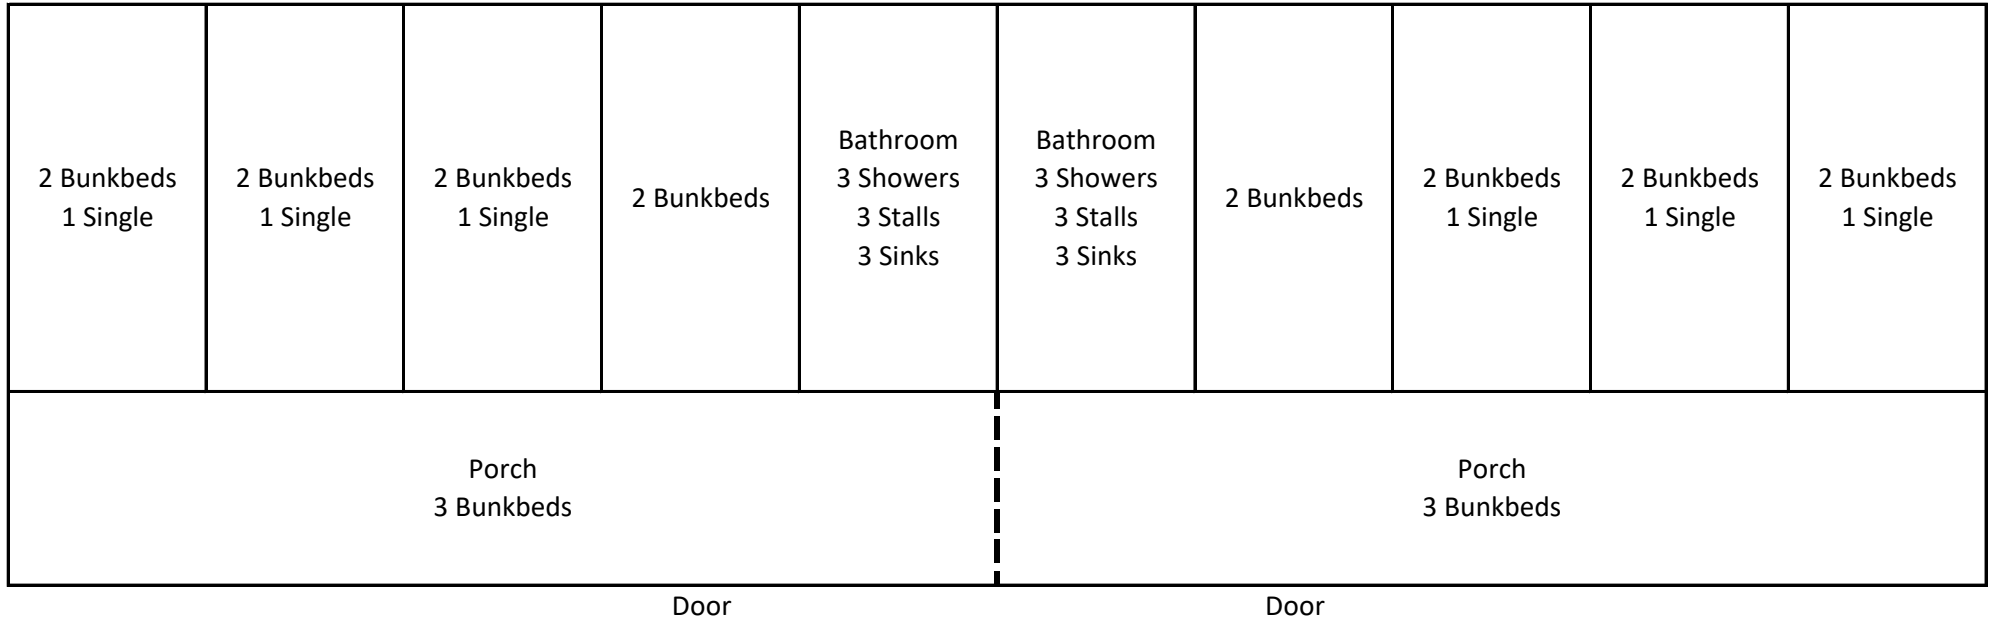

Whippoorwill Lodge

Max Capacity: 50

Can be divided at dotted line with a locked door
Heat & Air Conditioned